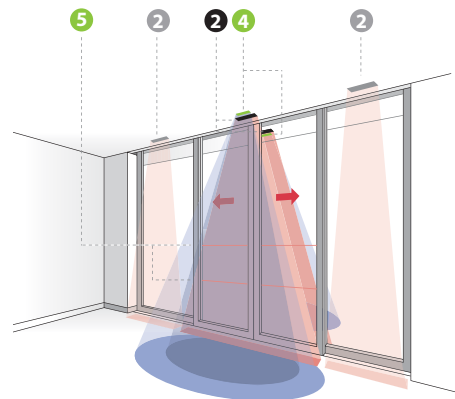

1. Profusion is a combination of two sensors: microwave for motion detection and active infrared for safety
2. Safescan is an active infrared safety curtain for doorway or sidelite safety
3. RC Duo [optional] is a remote control used to perform quick and accurate set-up of the Profusion and Safescan, and other RC enabled Bircher Reglomat products

Sliding S1•1-2P•2W

SUPERIOR-KIT 1 - 1 & 2 PANELS - 2 WAYS

SLIDING SUPERIOR - KIT 1 - 1 & 2 PANELS - 2 WAYS

NEW DOORS

CONTENT: 2 PROFUSIONS

Sliding S2•1-2P•2W

SUPERIOR-KIT 2 - 1 & 2 PANELS - 2 WAYS

SLIDING SUPERIOR - KIT 2 - 1 & 2 PANELS - 2 WAYS

RETROFIT

Upgrade existing doors to the ANSI 156.10-2005

CONTENT: 2 SAFESCANS

- 1 2 Profusions [1 on each side] for activation [blue areas] and safety [red areas in doorway]
- 2 Option: additional Safescans [light red areas on sidelite panels]

- 2 2 Safescans [1 on each side] for safety [red areas in doorway]
- 4 2 existing motion sensors [1 on each side] for activation [blue areas]
- 5 2 existing safety beams
- 2 Option: additional Safescans [light red areas on sidelite panels]