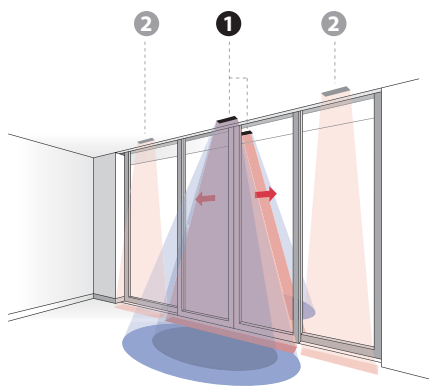

1. Profusion is a combination of two sensors: microwave for motion detection and active infrared for safety
2. Safescan is an active infrared safety curtain for doorway or sidelite safety
3. RC Duo [optional] is a remote control used to perform quick and accurate set-up of the Profusion and Safescan, and other RC enabled Bircher Reglomat products

Sliding S1•1-2P•2W

SUPERIOR-KIT 1 - 1 & 2 PANELS - 2 WAYS

SLIDING SUPERIOR - KIT 1 - 1 & 2 PANELS - 2 WAYS

NEW DOORS

CONTENT: 2 PROFUSIONS

Sliding S2•1-2P•2W

SUPERIOR-KIT 2 - 1 & 2 PANELS - 2 WAYS

SLIDING SUPERIOR - KIT 2 - 1 & 2 PANELS - 2 WAYS

RETROFIT

Upgrade existing doors to the ANSI 156.10-2005

CONTENT: 2 SAFESCANS

- 1 2 Profusions [1 on each side] for activation [blue areas] and safety [red areas in doorway]
- 2 Option: additional Safescans [light red areas on sidelite panels]

- 2 2 Safescans [1 on each side] for safety [red areas in doorway]
- 4 2 existing motion sensors [1 on each side] for activation [blue areas]
- 5 2 existing safety beams
- 2 Option: additional Safescans [light red areas on sidelite panels]